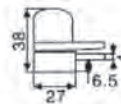

SGWCW-WCH630 Casement Handle (RH/LH)

SGWCW-WCH640 Casement Handle (RH/LH)

SGWCW-WCH19 Casement Handle (RH/LH)

Code	Description	Material	Finishing	Packing
SGWCW-WCH630	Casement Handle (RH/LH)	Zinc Alloy	Silver / Black / White	200 pcs/ctn
SGWCW-WCH640	Casement Handle (RH/LH)	Aluminium Alloy	Silver / Black / White	200 pcs/ctn
SRWCW-WCH19	Casement Handle (RH/LH)	Zinc Alloy	Silver / Black / White	200 pcs/ctn