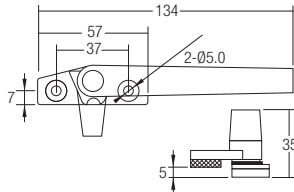

SGWCW-WCH630 Casement Handle (RH/LH)

SGWCW-WCH640 Casement Handle (RH/LH)

SGWCW-WCH19 Casement Handle (RH/LH)

Code	Description	Material	Finishing	Packing
SGWCW-WCH630	Casement Handle (RH/LH)	Zinc Alloy	Silver / Black / White	200 pcs/ctn
SGWCW-WCH640	Casement Handle (RH/LH)	Aluminium Alloy	Silver / Black / White	200 pcs/ctn
SRWCW-WCH19	Casement Handle (RH/LH)	Zinc Alloy	Silver / Black / White	200 pcs/ctn