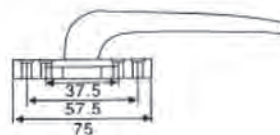

SGWCW-WCH630 Casement Handle (RH/LH)

SGWCW-WCH640 Casement Handle (RH/LH)

SGWCW-WCH19 Casement Handle (RH/LH)

Code	Description	Material	Finishing	Packing
SGWCW-WCH630	Casement Handle (RH/LH)	Zinc Alloy	Silver / Black / White	200 pcs/ctn
SGWCW-WCH640	Casement Handle (RH/LH)	Aluminium Alloy	Silver / Black / White	200 pcs/ctn
SRWCW-WCH19	Casement Handle (RH/LH)	Zinc Alloy	Silver / Black / White	200 pcs/ctn